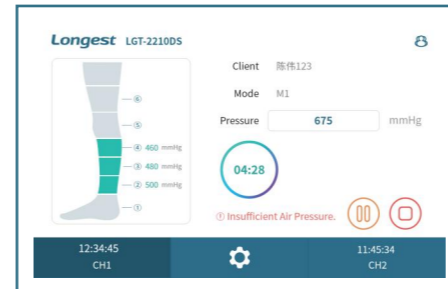

Touchscreen

7- inch touchscreen, user-friendly interface for easy operation

Automatic Garment Recognition

Automatically identify the garment connected and provide related compression modes for options

2 Channels

Provide caregivers with more treatment options and increase productivity

Real-time Compliance Monitoring

Intuitive displaying treatment status in an accurate manner, giving caregiver real-time feedback to ensure effective and safe treatment